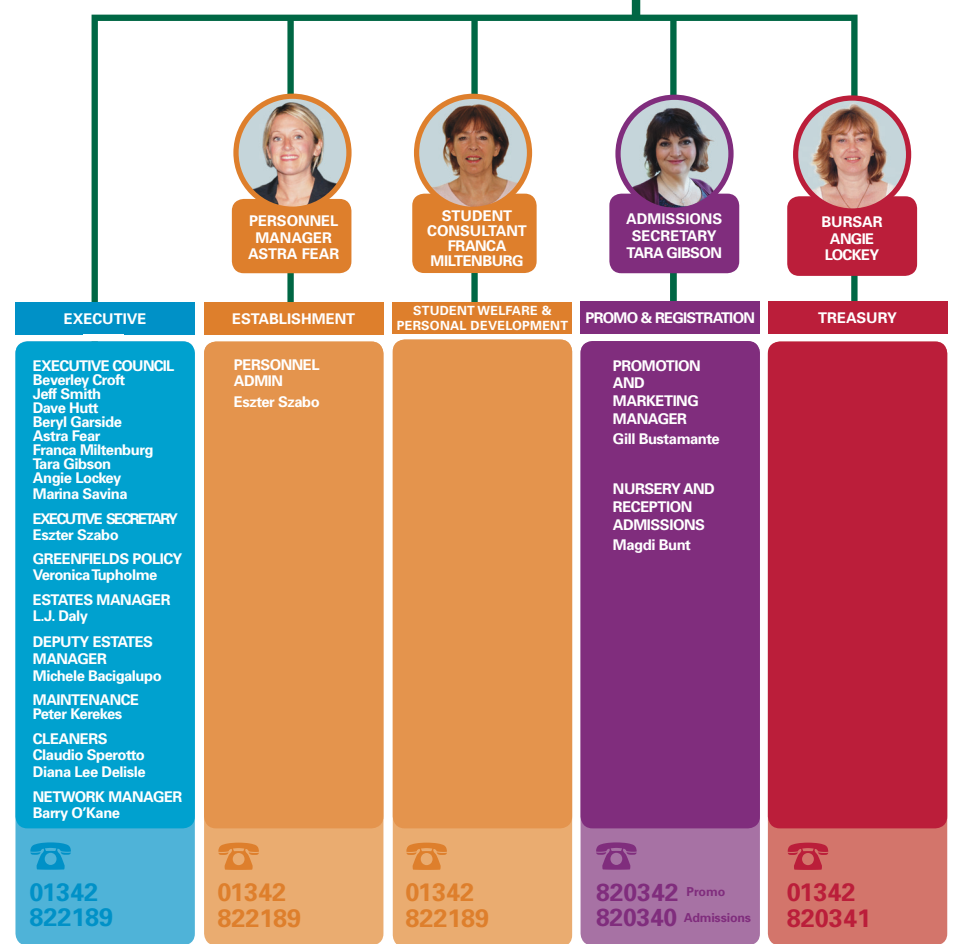

## Governing Body

## GREENFIELDS SCHOOL

EXECUTIVE MANAGER  
BEVERLEY CROFT

EXECUTIVE HEAD  
JEFF SMITH

GREENFIELDS EDUCATIONAL TRUST AND ORGANISATIONS  
 Greenfields School, Priory Road, Forest Row  
 East Sussex, RH18 5JD, England  
 T +44 (0)1342 822189  
 E admissions@greenfieldsschool.com www.greenfieldsschool.com