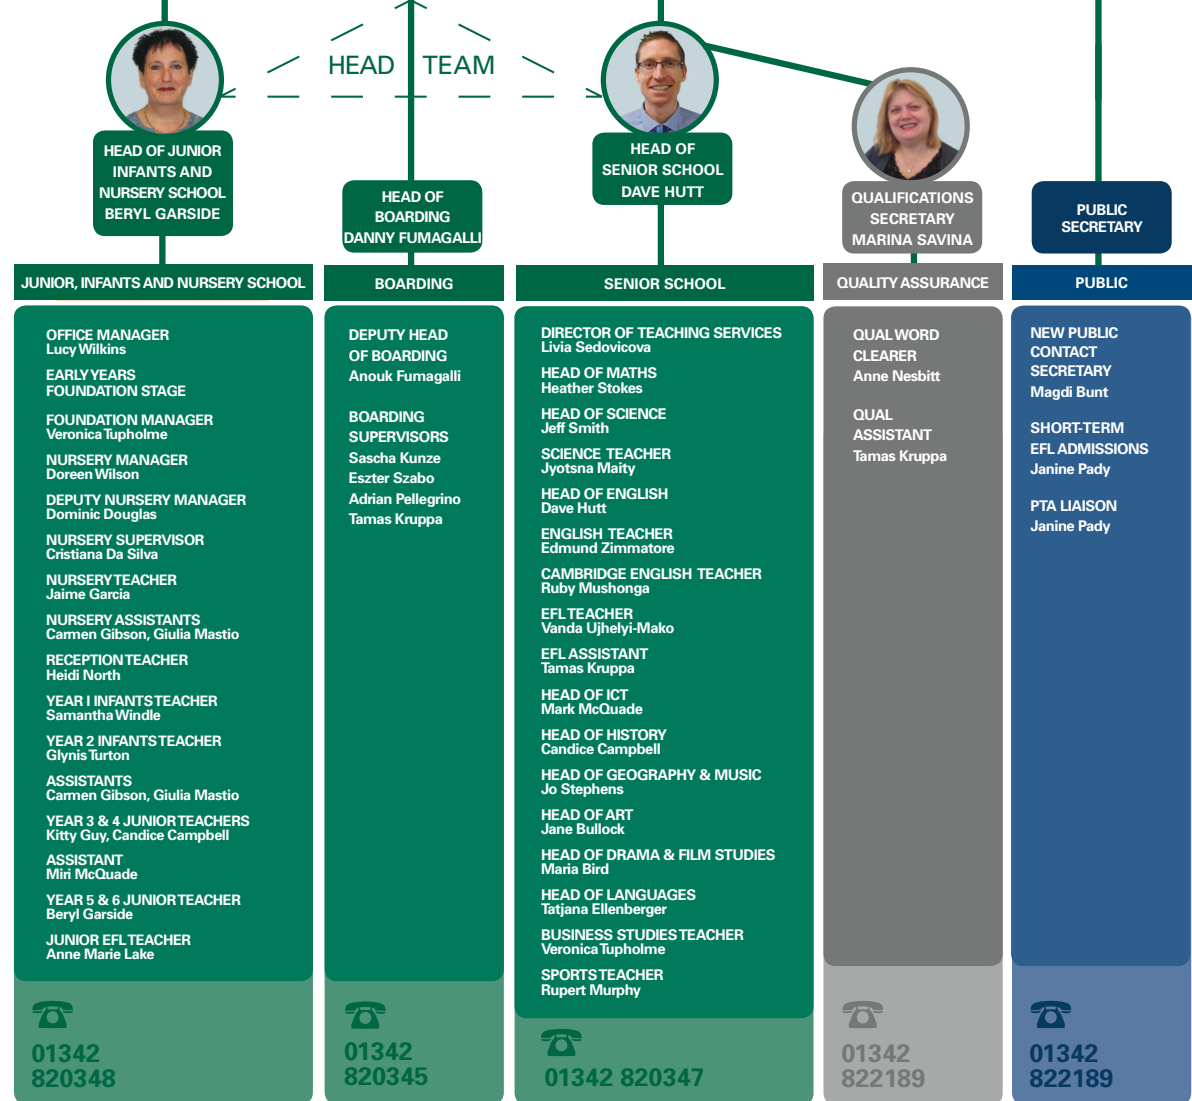

## Governing Body

## GREENFIELDS SCHOOL

EXECUTIVE MANAGER  
BEVERLEY CROFT

EXECUTIVE HEAD  
JEFF SMITH

GREENFIELDS EDUCATIONAL TRUST AND ORGANISATIONS  
 Greenfields School, Priory Road, Forest Row  
 East Sussex, RH18 5JD, England  
 T +44 (0)1342 822189  
 E admissions@greenfieldsschool.com www.greenfieldsschool.com